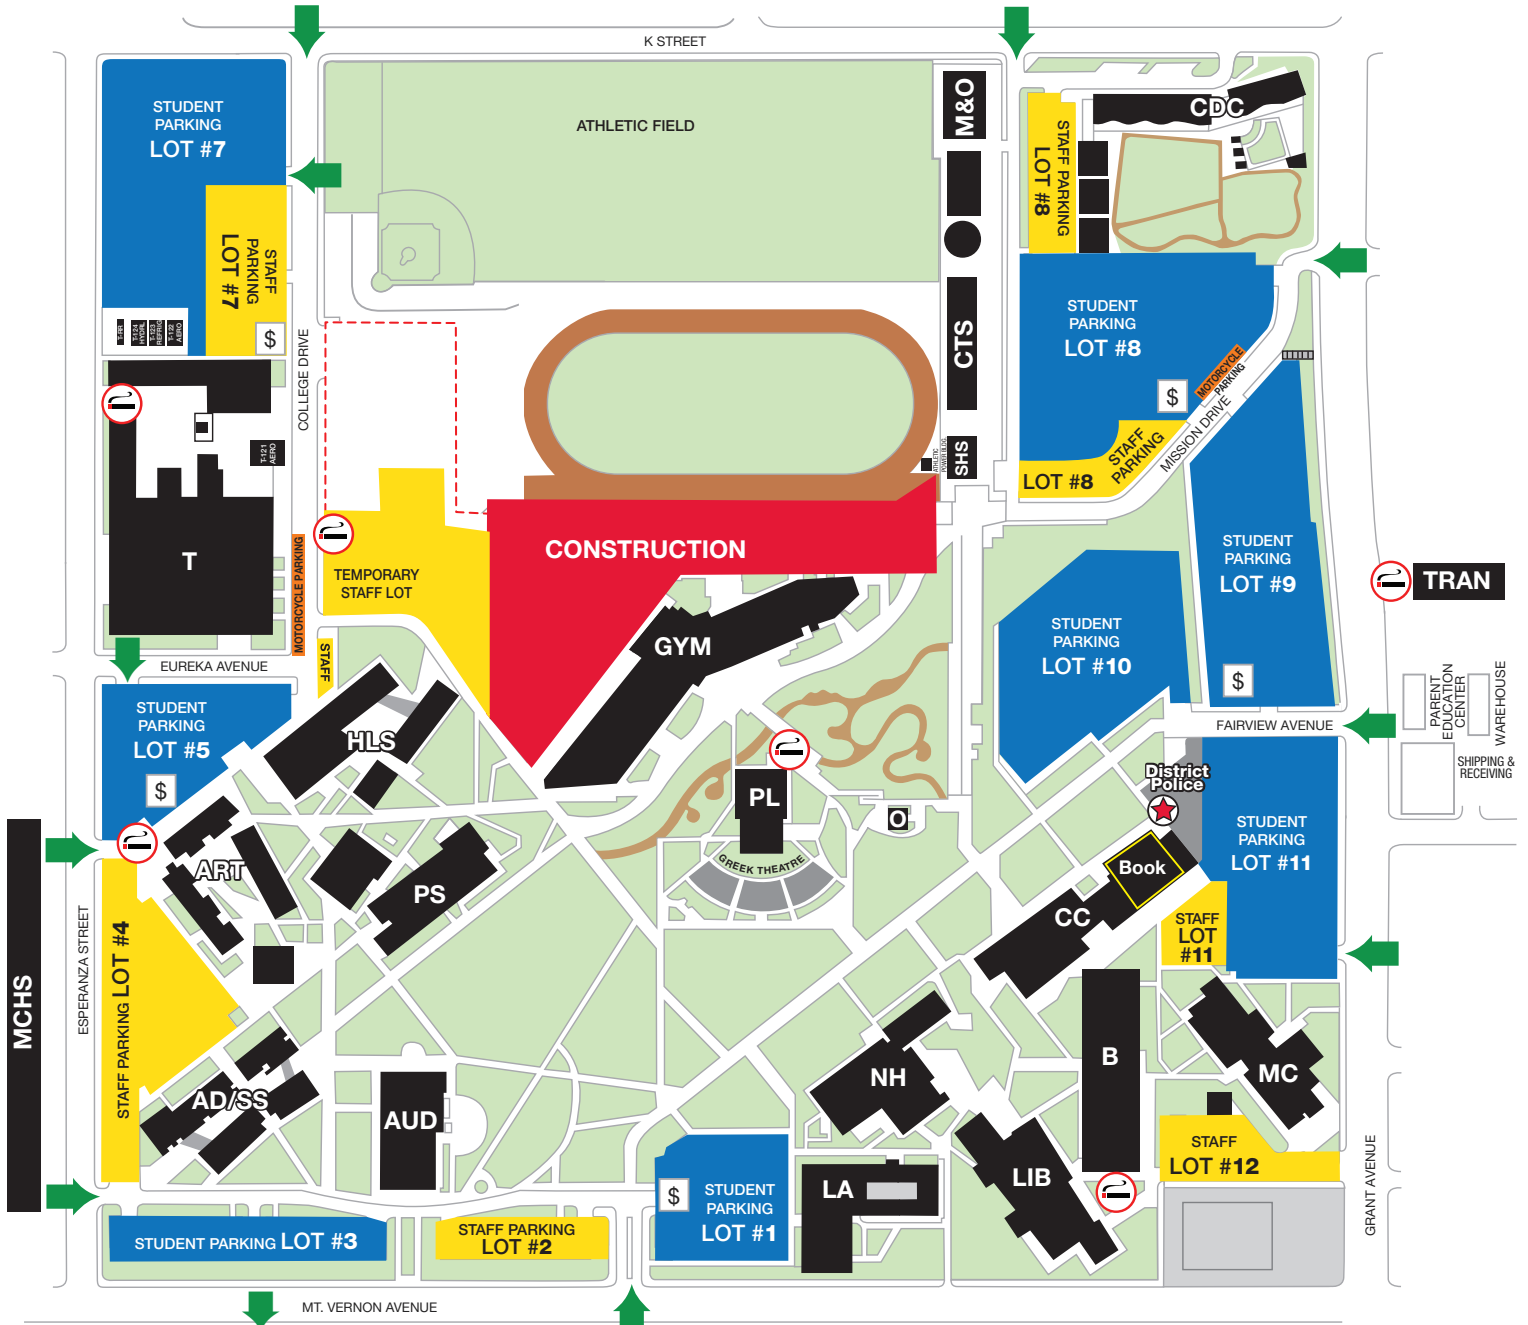

San Bernardino Valley College

701 South Mount Vernon • San Bernardino, CA 92410 • (909) 384-4400

FREE PARKING
Pro Swap Meet

Check our website: www.valleycollege.edu
for map updates.

Revised 4-5-17

INDICATES CONSTRUCTION AREAS

ARROWS DESIGNATE STUDENT PARKING LOT ENTRANCES

INDICATES PARKING PERMIT DISPENSER

INDICATES APPROVED SMOKING AREAS (6)
This is a smoke-free campus - smoking in non-designated areas or buildings may result in the issuance of a citation (Board Policy #3570; Government Code #7597)

DISTRICT POLICE
Campus Center Rm. 100
(909) 384-4491

Building Symbols

AD/SS..... Administration/Student Services (Note: AD rooms are located in AD/SS)	LIB Library
ART..... Art Center	MC..... Media/Communications
AUD..... Auditorium	MCHS..... Middle College High School
B..... Business	M&O..... Maintenance & Operations
BOOK..... Bookstore	MP..... Motor Cycle Parking
CC..... Campus Center	NH..... North Hall
CDC..... Child Development Center	O..... Observatory
CTS..... Computer Technology Services	PL..... Planetarium
GYM..... Gym	PS..... Physical Sciences
HLS..... Health & Life Science	SHS..... Student Health Services
LA..... Liberal Arts	T..... Technical
	TRAN..... Transportation Center

Parking permits/decals are required to park in all parking lots and on all college streets.

Parking in disabled stalls requires a valid California disabled placard and a valid SBCCD parking permit/decal.